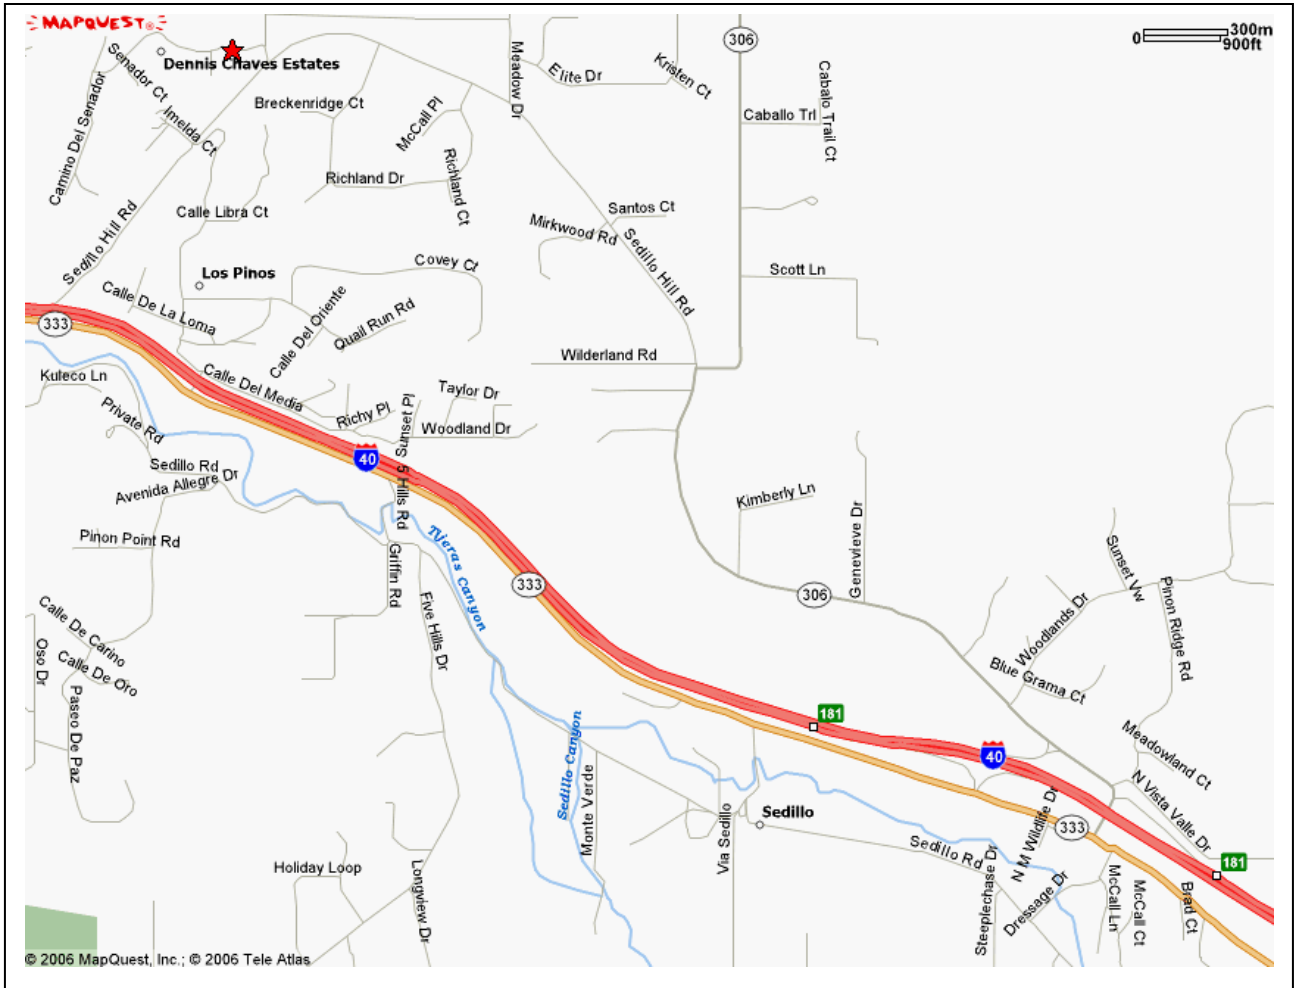

Directions to:
Precision Solar Technologies Corp
#10 Camino del Senador
Tijeras, NM 87059-7631

(505) 281-0399 Voice
(505) 281-4248 Fax

Email: TMLeonard@TapTheSun.com

From the West:

East on I-40 from Albuquerque past Cedar Crest to the Zuzax exit #178.

From the East
See next page...

From the East: Take I-40 Westbound to NM Sedillo exit # 181... Take a left over the bridge and a right on NM Rt. 333...

Go to the bottom of the hill (~2 miles) and take a RIGHT on Sedillo Hill Rd. then follow directions on previous page...