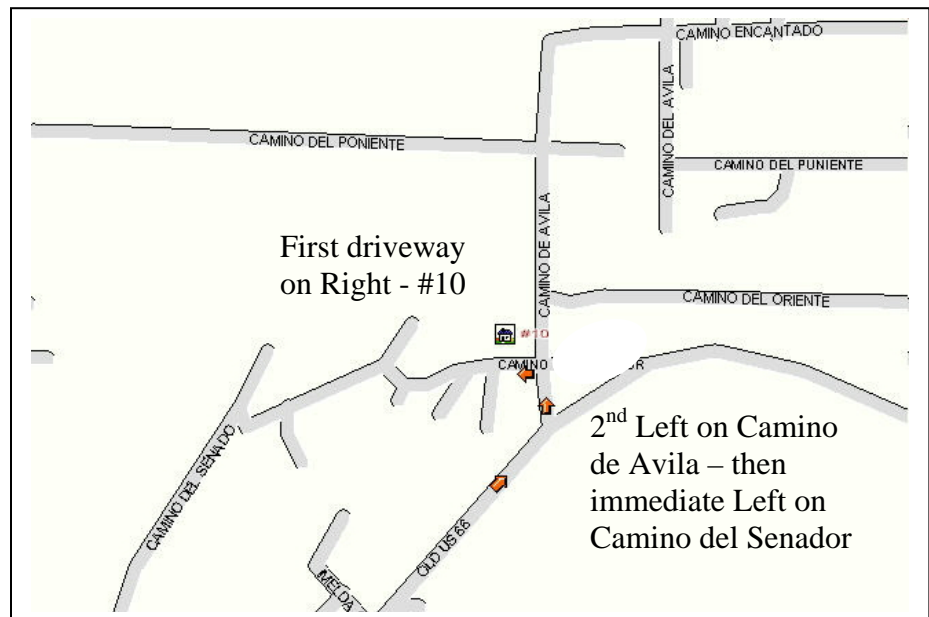

Directions to:
Precision Solar Technologies Corp
#10 Camino del Senador
Tijeras, NM 87059-7631

(505) 281-0399 Voice
(505) 281-4248 Fax

Email: TMLeonard@TapTheSun.com

From the West:

East on I-40 from Albuquerque past Cedar Crest to the Zuzax exit #178.

From the East
See next page...

From the East: Take I-40 Westbound to NM Sedillo exit # 181... Take a left over the bridge and a right on NM Rt. 333...

Go to the bottom of the hill (~2 miles) and take a RIGHT on Sedillo Hill Rd. then follow directions on previous page...