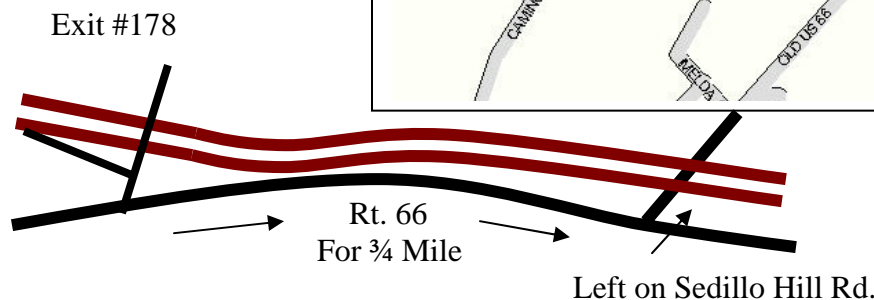

From the East
See next page...

From the East: Take I-40 Westbound to NM Sedillo exit # 181... Take a left over the bridge and a right on NM Rt. 333...

Go to the bottom of the hill (~2 miles) and take a RIGHT on Sedillo Hill Rd. then follow directions on previous page...